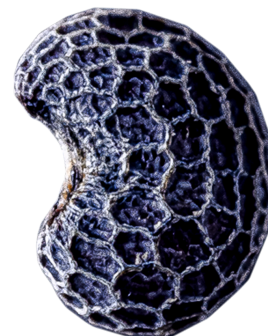

AGRIWELL

GROW NATURALLY, LIVE NATURAL

BLUE  
POPPY  
SEED

Scientific name: *Papaver somniferum*

## ORGANIC POPPY SEED

### CHARACTERISTICS

Appearance	The healthy, clean, same variety
Colour	Blue
Odour	Pure, natural, typical for poppy seed, free of chemical smell